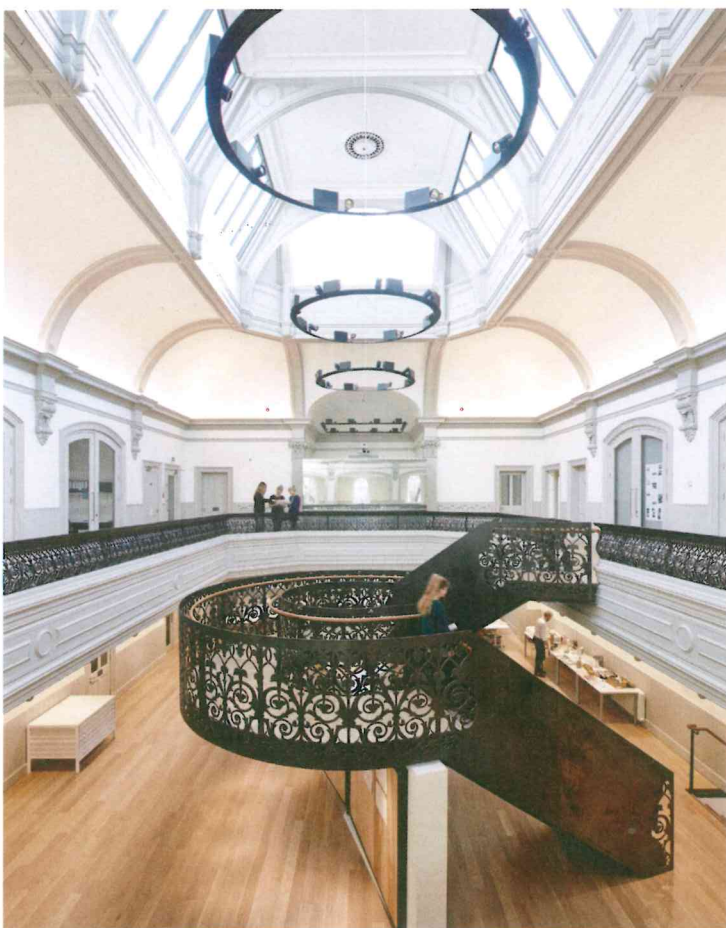

Client **Norwich University of the Arts**

Main Contractor **Balfour Beatty**

Photographer **Joakrim Boren**

The new Norwich University of the Arts School of Architecture is a refurbishment of a Grade II listed building in Norwich city centre. A £3.5 million programme of refurbishment and remodelling by Hudson Architects now offers a new home for NUA's expanding architecture programme, as well as state of the art facilities for the University's media faculty.

The listed building has been celebrated and preserved wherever possible. Externally, the Neoclassical facades are largely untouched, while internal features such as Boardman's original staircase - now suspended above the entranceway - provide a reminder of the building's history. The main entrance has been reconfigured as a double height central atrium encircled by a gallery, which acts as a focus for the internal arrangement. This space opens up to the vaulted ceiling, where replaced rooflights flood the area beneath with daylight.

A new sculptural staircase pierces the balustrade and connects the School of Architecture's two floors. Education and office spaces are arranged around the perimeter of each floor, with a range of open spaces and individual rooms providing flexibility for a range of uses.